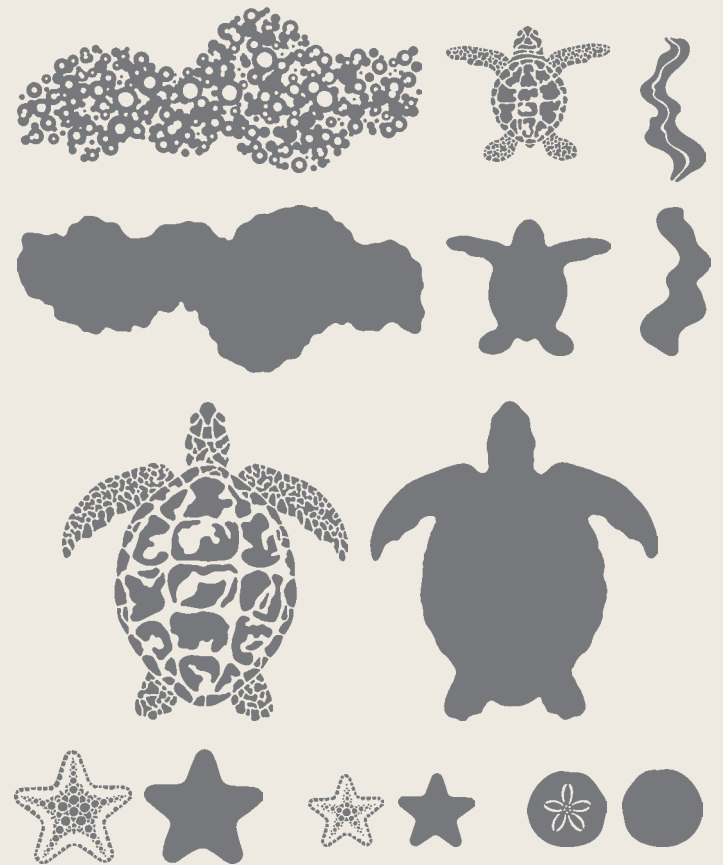

SEA TURTLE • 160500 | $37.00 AUD | $45.00 NZD

8 photopolymer stamps
(suggested clear blocks: b, d, e, i)

REVERSIBLES™