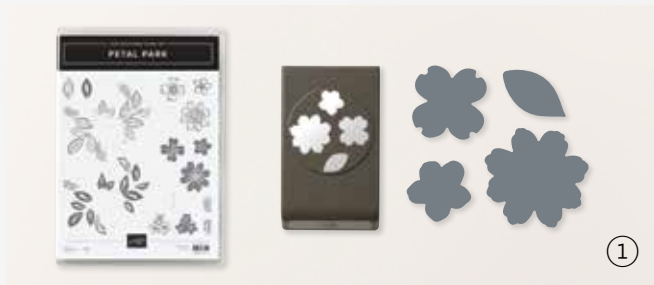

①

②

③

④

⑤

⑥

⑦

1. PETAL PARK BUNDLE • 160577
~~$75.00~~ $67.50 AUD | ~~$89.00~~ $80.00 NZD
10% BUNDLED SAVINGS Photopolymer
Petal Park Stamp Set
+ Petal Park Builder Punch (p. 81)

2. SENTIMENTAL PARK BUNDLE • 160567
~~$102.00~~ $91.75 AUD | ~~$123.00~~ $110.50 NZD
10% BUNDLED SAVINGS Photopolymer
Sentimental Park Stamp Set
+ Sentimental Park Dies (p. 82)

3. TEXTURED 12" X 12" (30.5 X 30.5 CM)
SHIMMER PAPER • 160838
$17.50 AUD | $21.00 NZD
6 sheets: 2 each of 3 colours*. Acid free,
lignin free. Shaded Spruce, Balmy Blue, white.

4. CANE WEAVE 3D EMBOSSING FOLDER
160580 | $17.50 AUD | $21.00 NZD
4-1/2" x 6-1/4" (11.4 x 15.9 cm).

5. NIGHT OF NAVY 3/8" (1 CM)
BORDERED RIBBON • 160581
$15.75 AUD | $19.00 NZD
10 yards (9.1 m).

6. ADHESIVE-BACKED MILKY DOTS
160582 | $14.00 AUD | $17.00 NZD
200 pieces. 3 mm, 5 mm. Mango Melody,
Night of Navy, Petal Pink, white.

7. REGENCY PARK 6" X 6" (15.2 X 15.2 CM)
DESIGNER SERIES PAPER • 160559
$21.00 AUD | $25.25 NZD
48 sheets: 4 each of 12 double-sided designs*.
Acid free, lignin free.

*Visit stampinup.com.au or stampinup.nz and search by item number to see enlarged images and detailed product information.