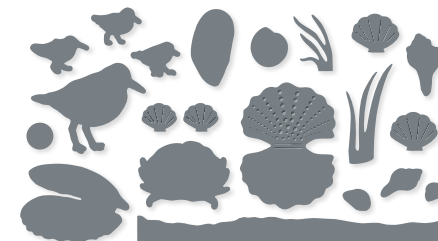

SEASIDE BAY DIES • 160444
$60.00 AUD | $72.00 NZD
16 dies. Largest die: 6" x 7/16" (15.2 x 1.1 cm).

10%
BUNDLED SAVINGS

SEASIDE BAY BUNDLE
160445 | ~~$106.00~~ $95.25 AUD | ~~$127.00~~ $114.25 NZD
Cling
Seaside Bay Stamp Set (p. 23) + Seaside Bay Dies