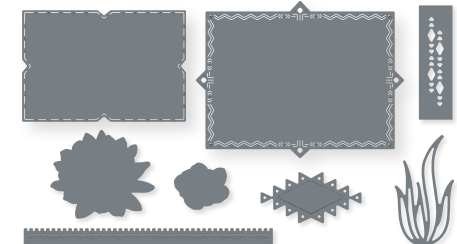

DESERT DETAILS DIES • 160531
$60.00 AUD | $72.00 NZD
8 dies. Largest die: 3-3/4" x 5" (9.5 x 12.7 cm).

10%
BUNDLED SAVINGS

DESERT DETAILS BUNDLE
160532 | ~~$102.00~~ $91.75 AUD | ~~$123.00~~ $110.50 NZD
Cling
Desert Details Stamp Set (p. 44) + Desert Details Dies