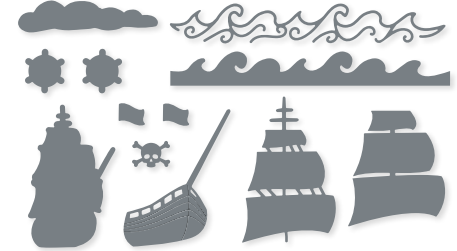

ON THE OCEAN DIES • 160774
$63.00 AUD | $76.00 NZD
12 dies. Largest die: 3-1/8" x 2" (7.9 x 5.1 cm).

10%
BUNDLED SAVINGS

ON THE OCEAN BUNDLE
160775 | ~~$104.00~~ $93.50 AUD | ~~$125.00~~ $112.50 NZD
Cling
On the Ocean Stamp Set (p. 70) + On the Ocean Dies