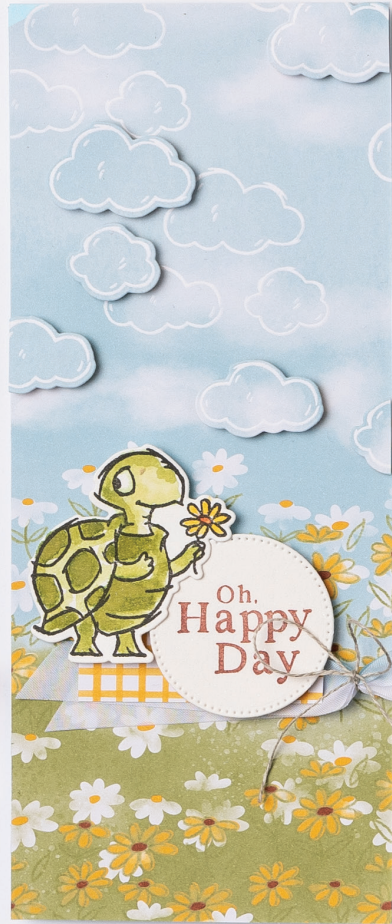

SUITE

RAIN

OR SHINE

SUITE COLLECTION • 160556

$150.50 AUD | $180.75 NZD

Cling

Suite collection includes one of each item listed on the next page.