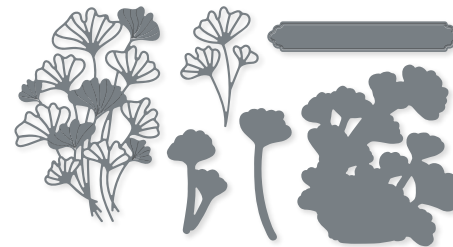

GINKGO BRANCH DIES
160468 | $63.00 AUD | $76.00 NZD
6 dies. Largest die: 3-9/16" x 3-3/16" (9 x 8 cm).

10%
BUNDLED SAVINGS

GINKGO BRANCH BUNDLE
160469 | ~~$104.00~~ $93.50 AUD | ~~$125.00~~ $112.50 NZD
Cling
Ginkgo Branch Stamp Set (p. 57) + Ginkgo Branch Dies