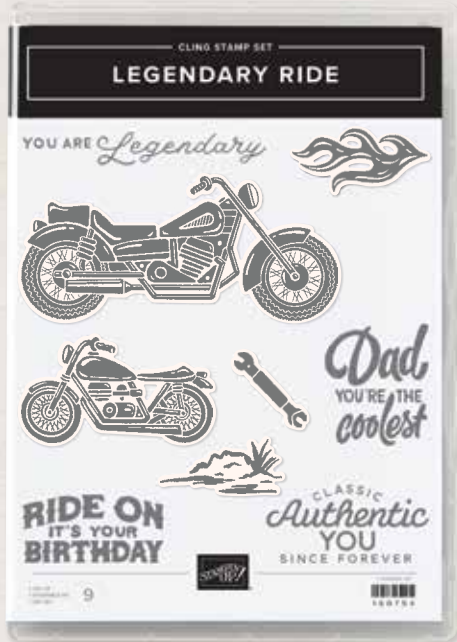

[AC P. 129]
LARGE BLENDING BRUSHES
153611 | \$21.75 AUD | \$26.25 NZD

Happy Birthday!

It's the **BEST DAY**
because it's
your **BIRTHDAY**

WISHING
you all the
WISHES

It's all about **YOU!**

BEST DAY • 160798 | \$41.00 AUD | \$49.00 NZD
8 cling stamps (suggested clear blocks: b, c, d, e, g)

SUITE
READY
TO RIDE

SUITE COLLECTION • 160768
\$149.25 AUD | \$180.00 NZD

Cling

Suite collection includes one of each item listed on the next page.

LEGENDARY RIDE • 160754
\$42.00 AUD | \$51.00 NZD
 9 cling stamps
 (suggested clear blocks: b, c, e, h)
 O Coordinates with Legendary Ride Dies