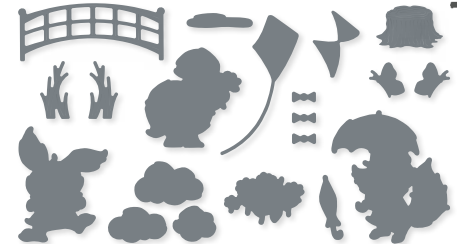

PLAYING IN THE RAIN DIES
160550 | $61.00 AUD | $74.00 NZD
15 dies. Largest die: 2-11/16" x 2-13/16"
(6.8 x 7.1 cm).

10%
BUNDLED SAVINGS

PLAYING IN THE RAIN BUNDLE
160551 | ~~$107.00~~ $96.25 AUD | ~~$129.00~~ $116.00 NZD
Cling
Playing in the Rain Stamp Set (p. 51) + Playing in the Rain Dies