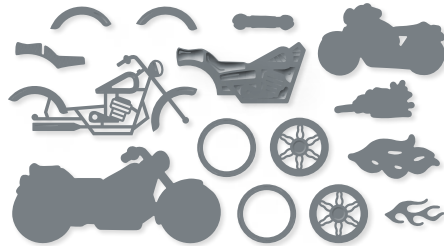

LEGENDARY RIDE DIES • 160762
$56.00 AUD | $68.00 NZD
15 dies. Largest die: 3-7/8" x 1-7/8"
(9.8 x 4.8 cm).

10%
BUNDLED SAVINGS

LEGENDARY RIDE BUNDLE
160763 | ~~$98.00~~ $88.00 AUD | ~~$119.00~~ $107.00 NZD
Cling
Legendary Ride Stamp Set (p. 69) + Legendary Ride Dies