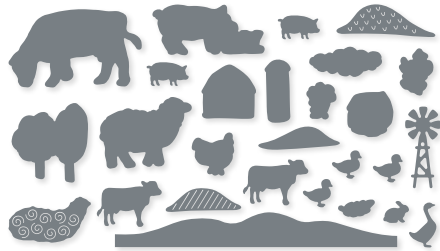

ON THE FARM DIES • 160660
$56.00 AUD | $68.00 NZD
27 dies. Largest die: 2-7/16" x 1-1/2"
(6.2 x 3.8 cm).

10%
BUNDLED SAVINGS

ON THE FARM BUNDLE
160661 | ~~$100.00~~ $90.00 AUD | ~~$121.00~~ $108.75 NZD
Cling
On the Farm Stamp Set (p. 34) + On the Farm Dies