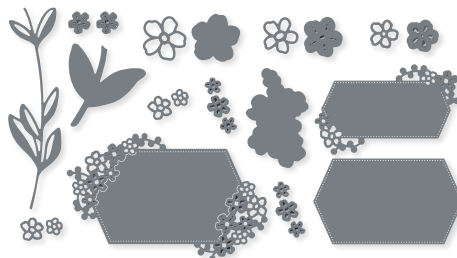

SENTIMENTAL PARK DIES
160566 | ~~$60.00~~ $60.00 AUD | ~~$72.00~~ $72.00 NZD
18 dies. Largest die: 4-1/16" x 2-5/8"
(10.3 x 6.7 cm).

10%
BUNDLED SAVINGS

SENTIMENTAL PARK BUNDLE
160567 | ~~$102.00~~ $91.75 AUD | ~~$123.00~~ $110.50 NZD
Photopolymer
Sentimental Park Stamp Set (p. 33) + Sentimental Park Dies